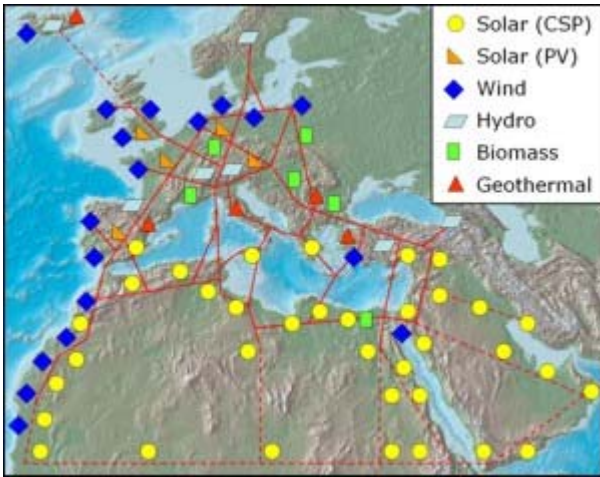

TREC

Clean Power from Deserts
 Trans-Mediterranean
 Renewable Energy Cooperation
 An Initiative of The Club of Rome

. EU-MENA

TRANS-CSP

TREC

Club of Rome

TREC

DESERTEC