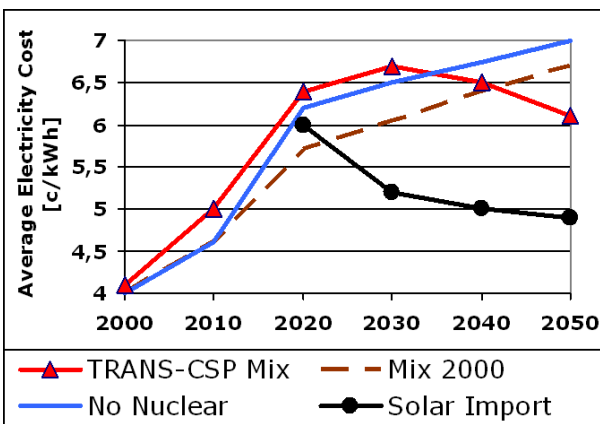

TREC

Clean Power from Deserts
 Trans-Mediterranean
 Renewable Energy Cooperation
 An Initiative of The Club of Rome

. EU-MENA

TRANS-CSP

TREC

Club of Rome

TREC

DESERTEC